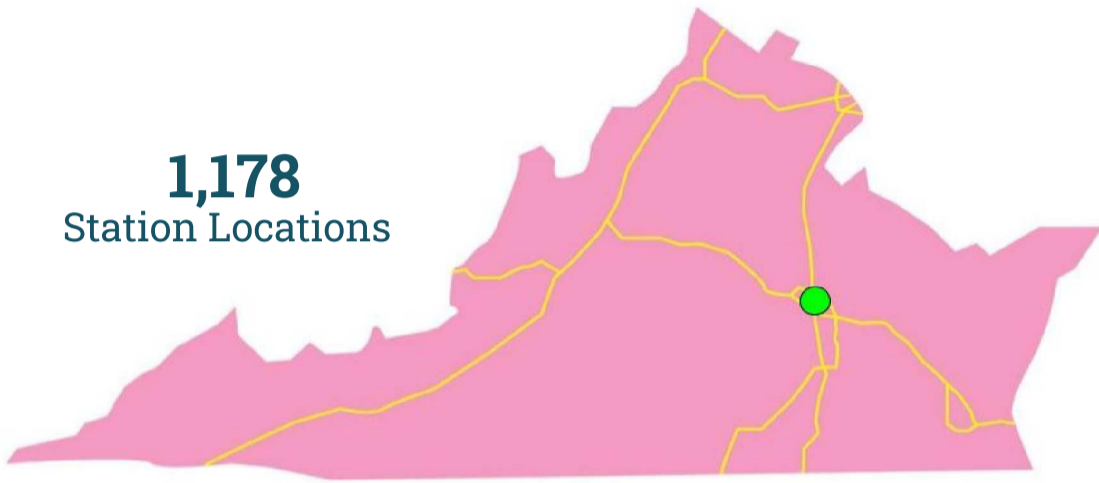

Coast-to-Coast EV Road Trip

One Ford MUSTANG MACH E
18 States DRIVEN
5,000 Miles TRAVELED
36 Destinations EXPLORED

Virginia

Partners

8.6 million

Normal Now.

Total Population of Virginia

1,178 Station Locations