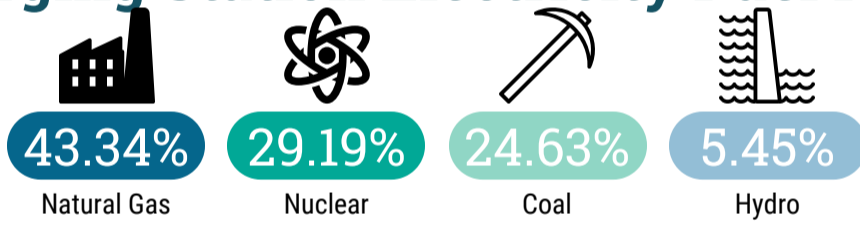

Coast-to-Coast EV Road Trip

One Ford MUSTANG MACH E
18 States DRIVEN
5,000 Miles TRAVELED
36 Destinations EXPLORED

Normal Now.

4,973 Miles Traveled

Charging Stations

Accommodations

Charging Station Metrics

Charging Station Electricity Fuel Mix