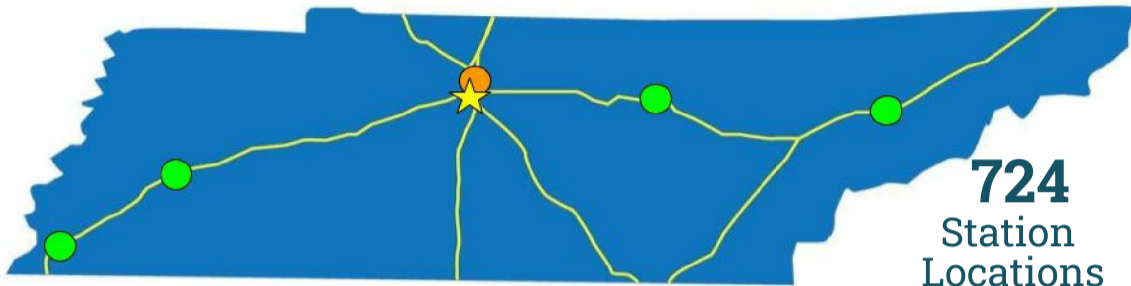

Coast-to-Coast EV Road Trip

One Ford MUSTANG MACH E
18 States DRIVEN
5,000 Miles TRAVELED
36 Destinations EXPLORED

Tennessee

Partners

Normal Now.

6.97 million

Total Population of Tennessee

724 Station Locations