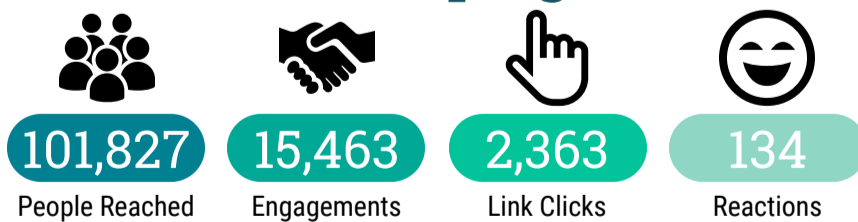

Facebook Campaign Metrics

Connecticut Southwestern Area Clean Cities Coalition
Empire Clean Cities Coalition
New Jersey Clean Cities Coalition
Eastern Pennsylvania Alliance for Clean Transportation
Greater Washington Region Clean Cities Coalition

West Virginia Office of Energy
Kentucky Clean Fuels Coalition
Tennessee Clean Fuels
Arkansas Clean Cities Coalition
Dallas-Fort Worth Clean Cities

Land of Enchantment Clean Cities Coalition
Valley of the Sun Clean Cities Coalition
Utah Clean Cities Coalition
Central Coast Clean Cities Coalition
Sacramento Clean Cities Coalition