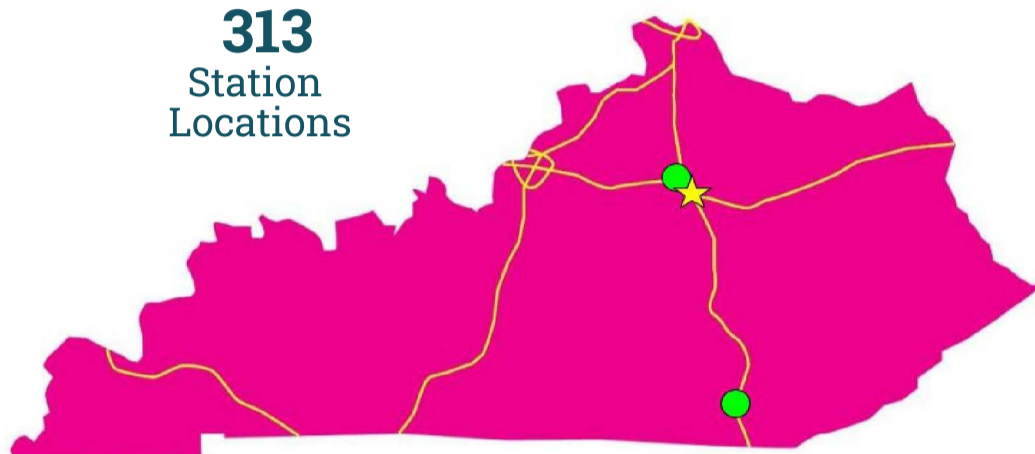

Coast-to-Coast EV Road Trip

One Ford MUSTANG MACH E
18 States DRIVEN
5,000 Miles TRAVELED
36 Destinations EXPLORED

Kentucky

Partners

Normal Now.

4.59 million

Total Population of Kentucky

313 Station Locations

Coast-to-Coast EV Road Trip

One Ford MUSTANG MACH E
18 States DRIVEN
5,000 Miles TRAVELED
36 Destinations EXPLORED

Nevada

Partners

Normal Now.

3.14
million

Total Population
of Nevada

484
Station
Locations