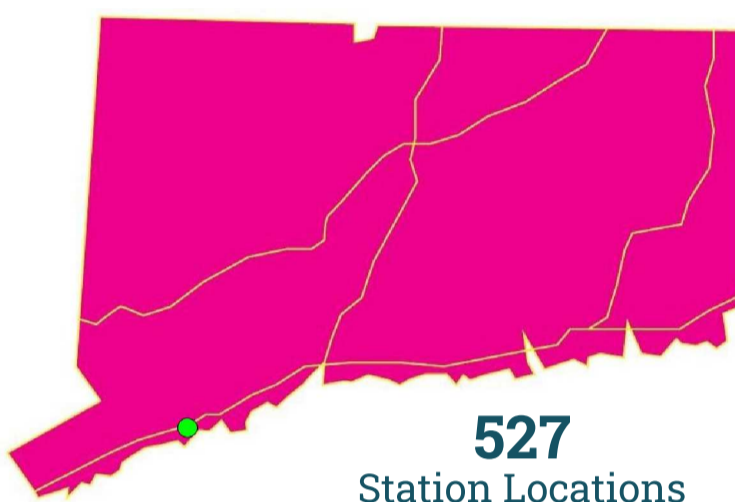

Coast-to-Coast EV Road Trip

One Ford MUSTANG MACH E
18 States DRIVEN
5,000 Miles TRAVELED
36 Destinations EXPLORED

Connecticut

Partners

Normal Now.

3.6
million

Total Population
of Connecticut

Charging Station Stops