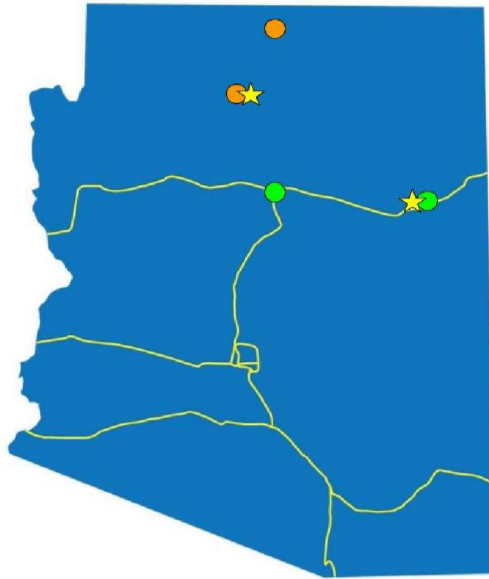

Hawks Nest State Park, Ansted, WV

La Brea Tar Pits, Los Angeles, CA

California Automobile Museum, Sacramento, CA

Connecticut

California

Connecticut Southwestern Area Clean Cities Coalition
Empire Clean Cities Coalition
New Jersey Clean Cities Coalition
Eastern Pennsylvania Alliance for Clean Transportation
Greater Washington Region Clean Cities Coalition

Coast-to-Coast EV Road Trip

One Ford MUSTANG MACH E
18 States DRIVEN
5,000 Miles TRAVELED
36 Destinations EXPLORED

Partners

VALLEY OF THE SUN

Designated by the U.S. DOE as a Clean Cities Coalition

Normal Now.

Arizona

989

Station Locations

7.27 million

Total Population of Arizona

Charging Station Stops

La Quinta Inn & Suites by Wyndham Holbrook Petrified Forest 2705 Navajo Blvd Holbrook, 86025	★★★★★
Walmart Super Center 2601 E. Huntington. Rd., Flagstaff, Arizona, 86004, US	★★★★★
Maswik Lodge 202 Village Loop Drive, Grand Canyon Village, AZ 86023	★★★★★
Cliff Dwellers Lodge Mile Post 547, N. Hwy 89A, Marble Canyon, AZ 86036	★★★★★