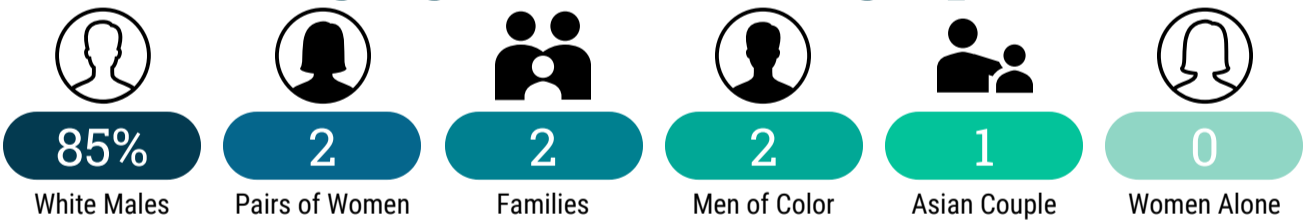

Charging Station Demographics